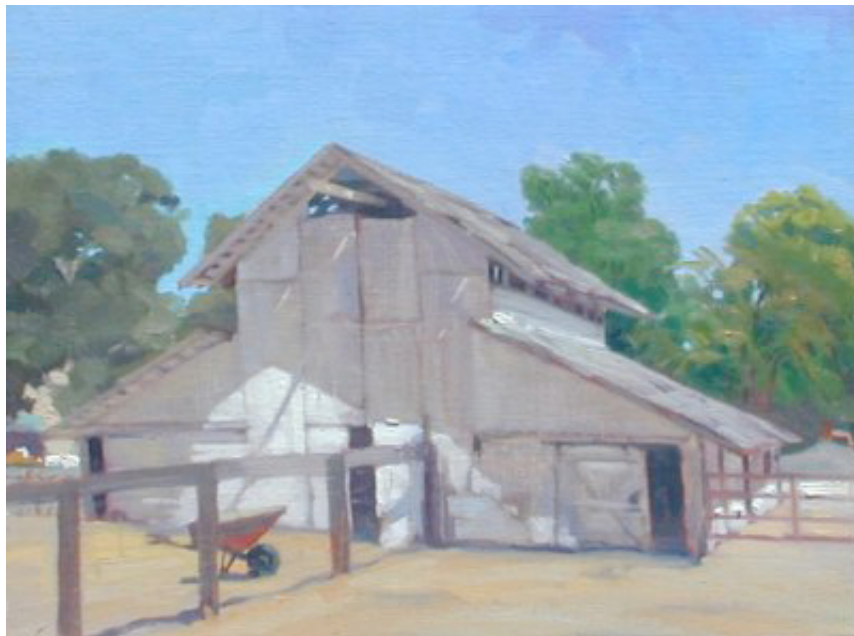

Southern California Artists Painting for the Environment
P.O. Box 30932 Santa Barbara, CA 93130 805/962-5588

SCAPEs at Sedgwick Art Preview

Marcia Burtt, *"Board and Batten"* (Sedgwick Ranch),
acrylic on panel 18" x 20"

Whitney Abbott – "*Sedgwick Barn*,"
Oil

Michael Drury , "*Sedgwick Oak*,"
Oil 16" x 24"

Hank Pitcher, *"Pick Up Truck at Sedgwick, Afternoon,"*
Oil 10" x 20"

Susan Belloni, *"Plain Geometry"*
acrylic 9" x 12"

Arturo Tello, *"Oak Tree and Barn,"*
Oil 8" x 10"

Arturo Tello, *"Sedgwick Barn,"*
Oil 12" x 16"